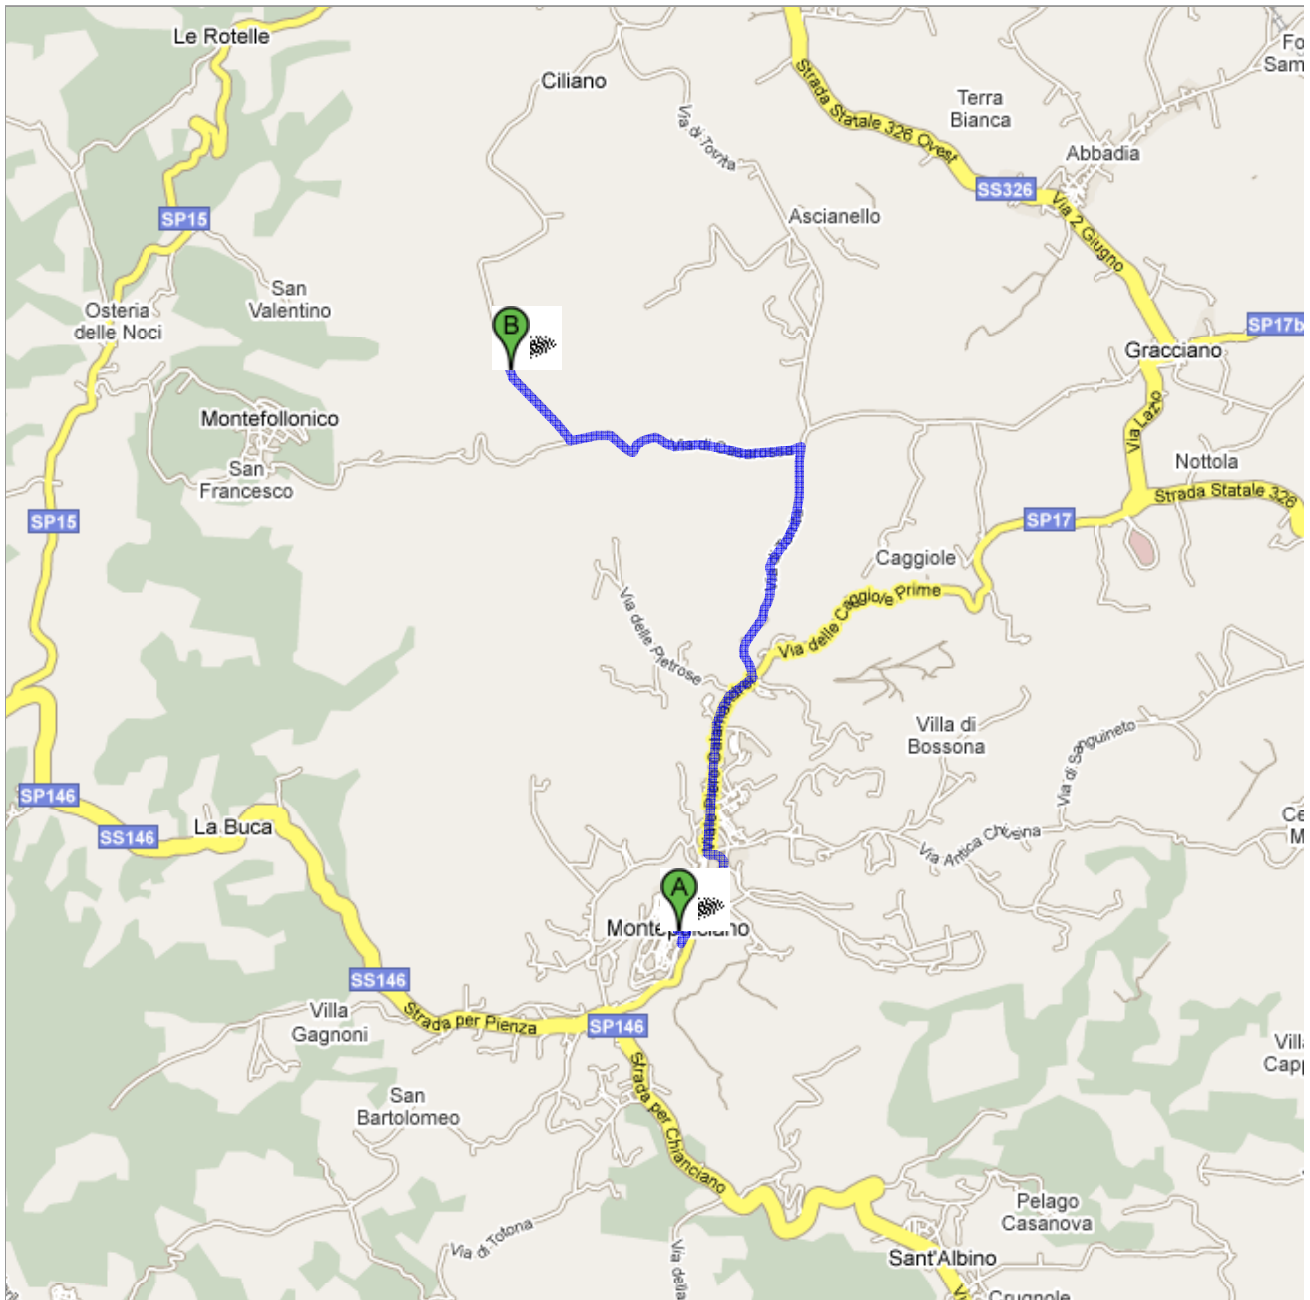

### Directions to Follonico, 4-Suite Bed and Breakfast

Loc. Casale, 2, 53049 Torrita di Siena (SI), Italy - 0577 669 773

**7.1 km – about 10 mins**

For any needing while driving to Follonico, feel free to contact the following cell phone number +39 333 3803799

 Montepulciano SI, Italy

---

1. Head <b>northeast</b>	go 28 m total 28 m
 2. Turn <b>left</b> toward <b>Via delle Case Nuove</b>	go 65 m total 93 m
 3. Turn <b>right</b> at <b>Via delle Case Nuove</b>	go 0.2 km total 0.3 km
 4. Sharp <b>left</b> at <b>Via dell'Oriolo</b>	go 0.2 km total 0.5 km
 5. Slight <b>left</b> at <b>SP17/Viale Primo Maggio</b> Continue to follow SP17 About 4 mins	go 2.2 km total 2.6 km
 6. Turn <b>left</b> at <b>Via di Torrita/SP135</b> About 2 mins	go 1.9 km total 4.5 km
 7. Turn <b>left</b> at <b>Via di Casarossa</b> About 3 mins	go 1.9 km total 6.4 km
 8. Turn <b>right</b> About 1 min	go 0.7 km total 7.1 km

 Follonico, 4-Suite Bed and Breakfast  
Loc. Casale, 2, 53049 Torrita di Siena (SI), Italy - 0577 669 773

These directions are for planning purposes only. You may find that construction projects, traffic, weather, or other events may cause conditions to differ from the map results, and you should plan your route accordingly. You must obey all signs or notices regarding your route.

Map data ©2009 Tele Atlas