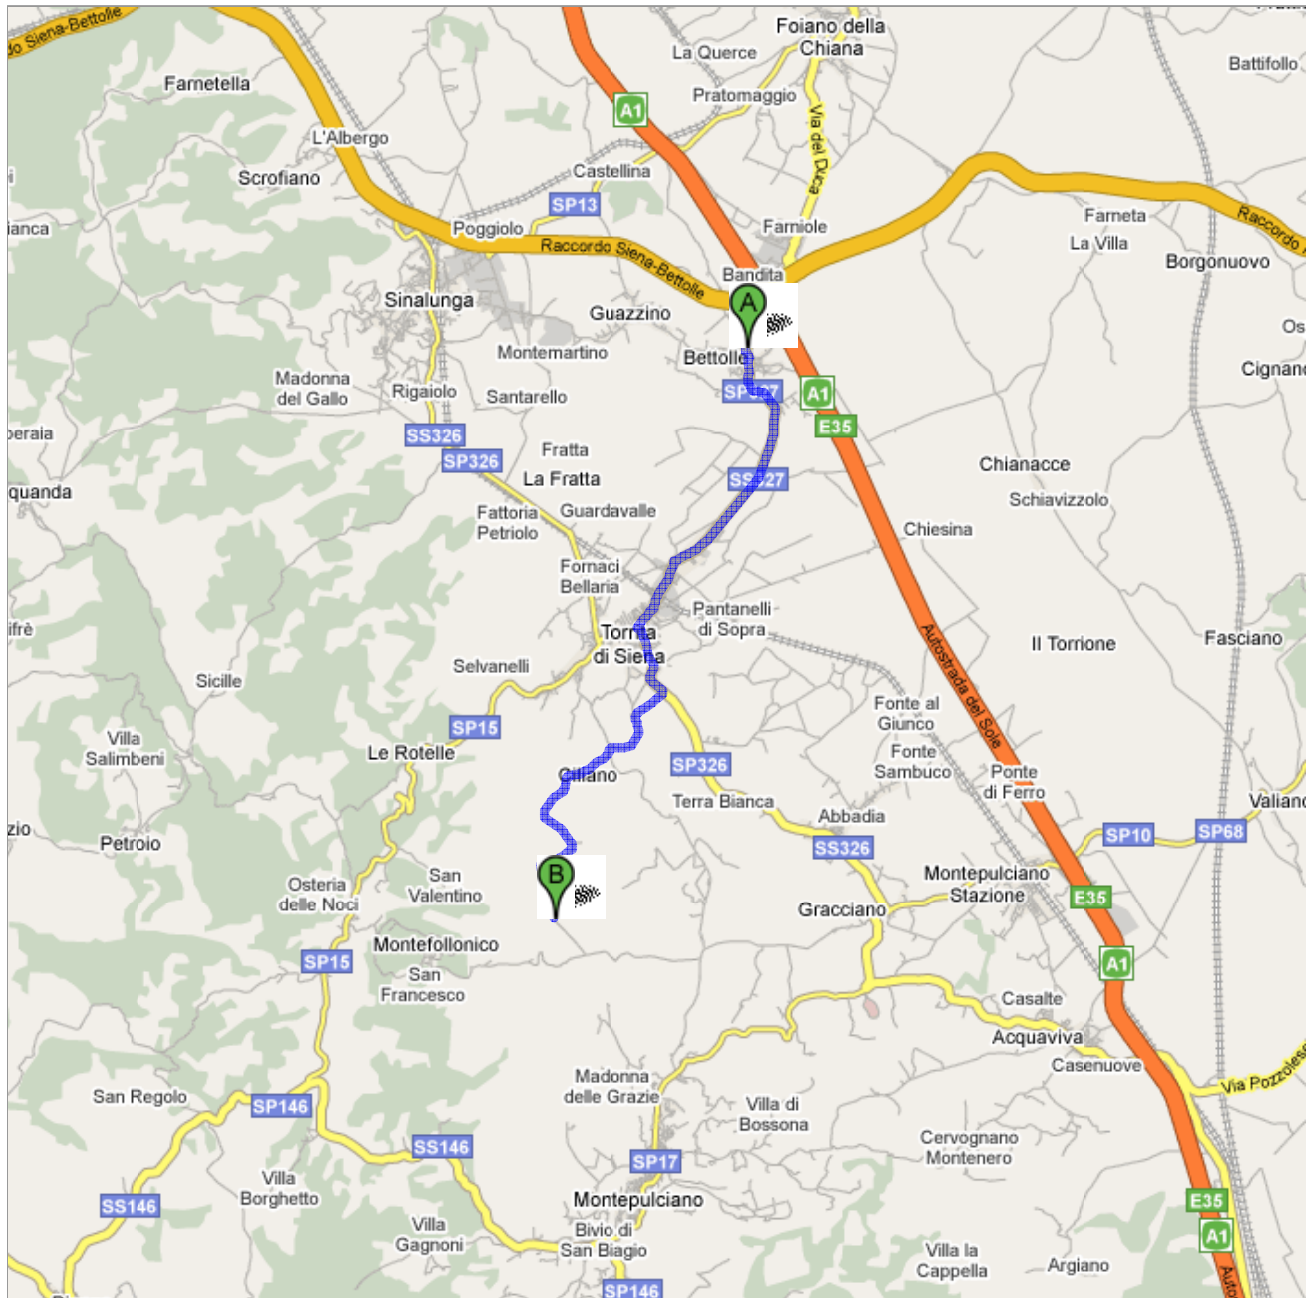

Directions to Follonico, 4-Suite Bed and Breakfast

Loc. Casale, 2, 53049 Torrita di Siena (SI), Italy - 0577 669 773

11.3 km – about 14 mins

For any needding while driving to Follonico, feel free to contact the following cell phone number +39 333 3803799

Bettolle, Sinalunga SI, Italy

-
1. Head **south** on **Via di Vittorio/SS327** toward **Piazza del Popolo**
Continue to follow SS327
About 6 mins
go 5.2 km
total 5.2 km
 2. Turn **left** at **Via Lauretana Sud/SS326**
Continue to follow SS326
About 2 mins
go 1.1 km
total 6.3 km
 3. Turn **right** at **SP135**
About 2 mins
go 1.4 km
total 7.7 km
 4. Turn **right**
go 5 m
total 7.8 km
 5. Turn **left**
About 4 mins
go 3.6 km
total 11.3 km

Follonico, 4-Suite Bed and Breakfast

Loc. Casale, 2, 53049 Torrita di Siena (SI), Italy - 0577 669 773

These directions are for planning purposes only. You may find that construction projects, traffic, weather, or other events may cause conditions to differ from the map results, and you should plan your route accordingly. You must obey all signs or notices regarding your route.

Map data ©2009 Tele Atlas